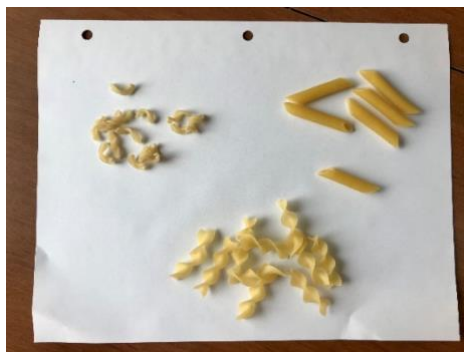

## Ice Age Animal Pasta Skeletons

### Materials:

- Paper
- Different sizes and shapes of dried pasta
- Glue (optional)

### Instructions:

1. Choose an animal outline or create your own.

2. Using the assortment of pasta sizes and shapes, create a skeleton of an ancient animal.

3. Mix them up and make a different animal skeleton. Be as creative as you want!